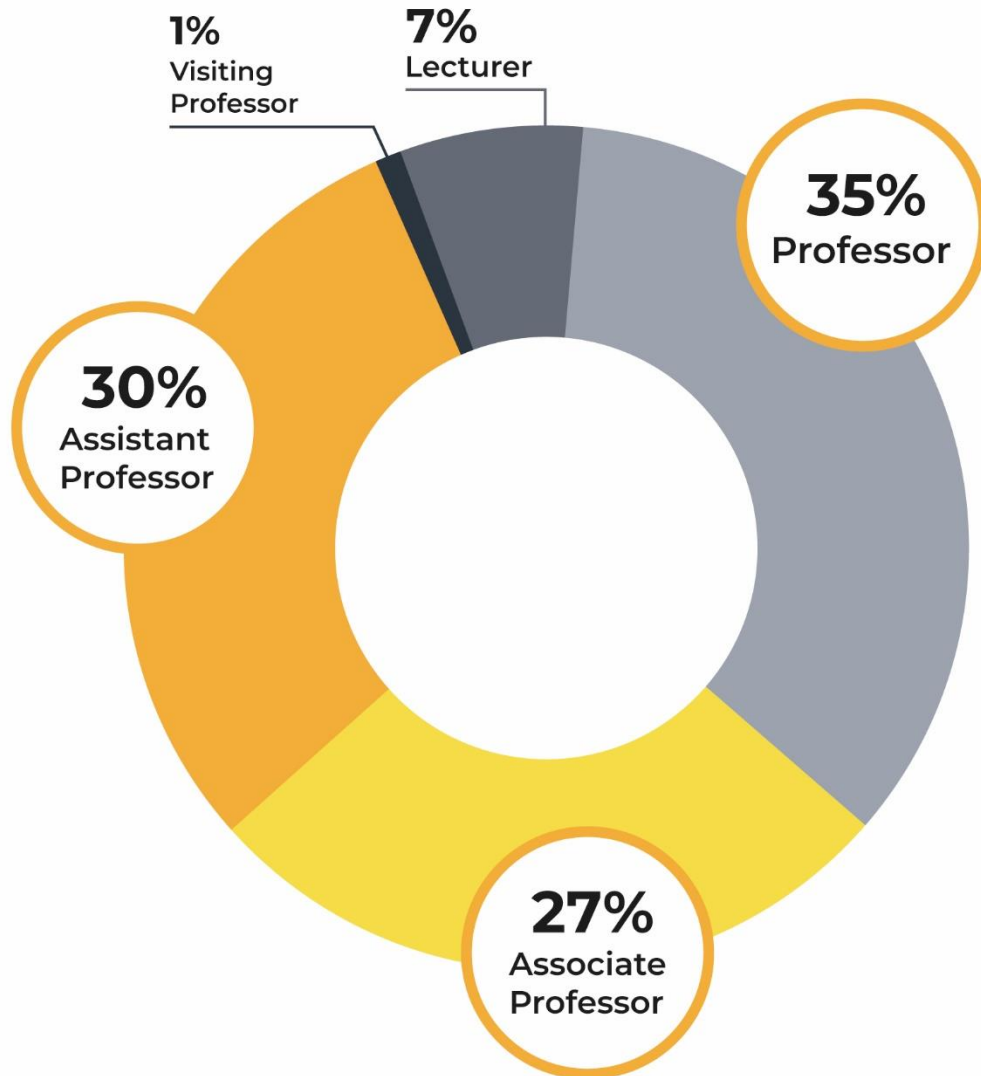

#3

- ▶ #1 (UNIVERSITY IN TAIWAN)
Membrane Science; Chemistry
- ▶ #1 (PRIVATE UNIVERSITY)
Material Science; Engineering

Distributions of Faculty Positions

Faculty Members

96% PhDs

- ▶ 96% of faculty members with ranks of assistant professor and up have Ph.D. degrees.
- ▶ 55% of Ph.D.s were obtained from foreign universities.
- ▶ 28% of with experiences outside academic areas.