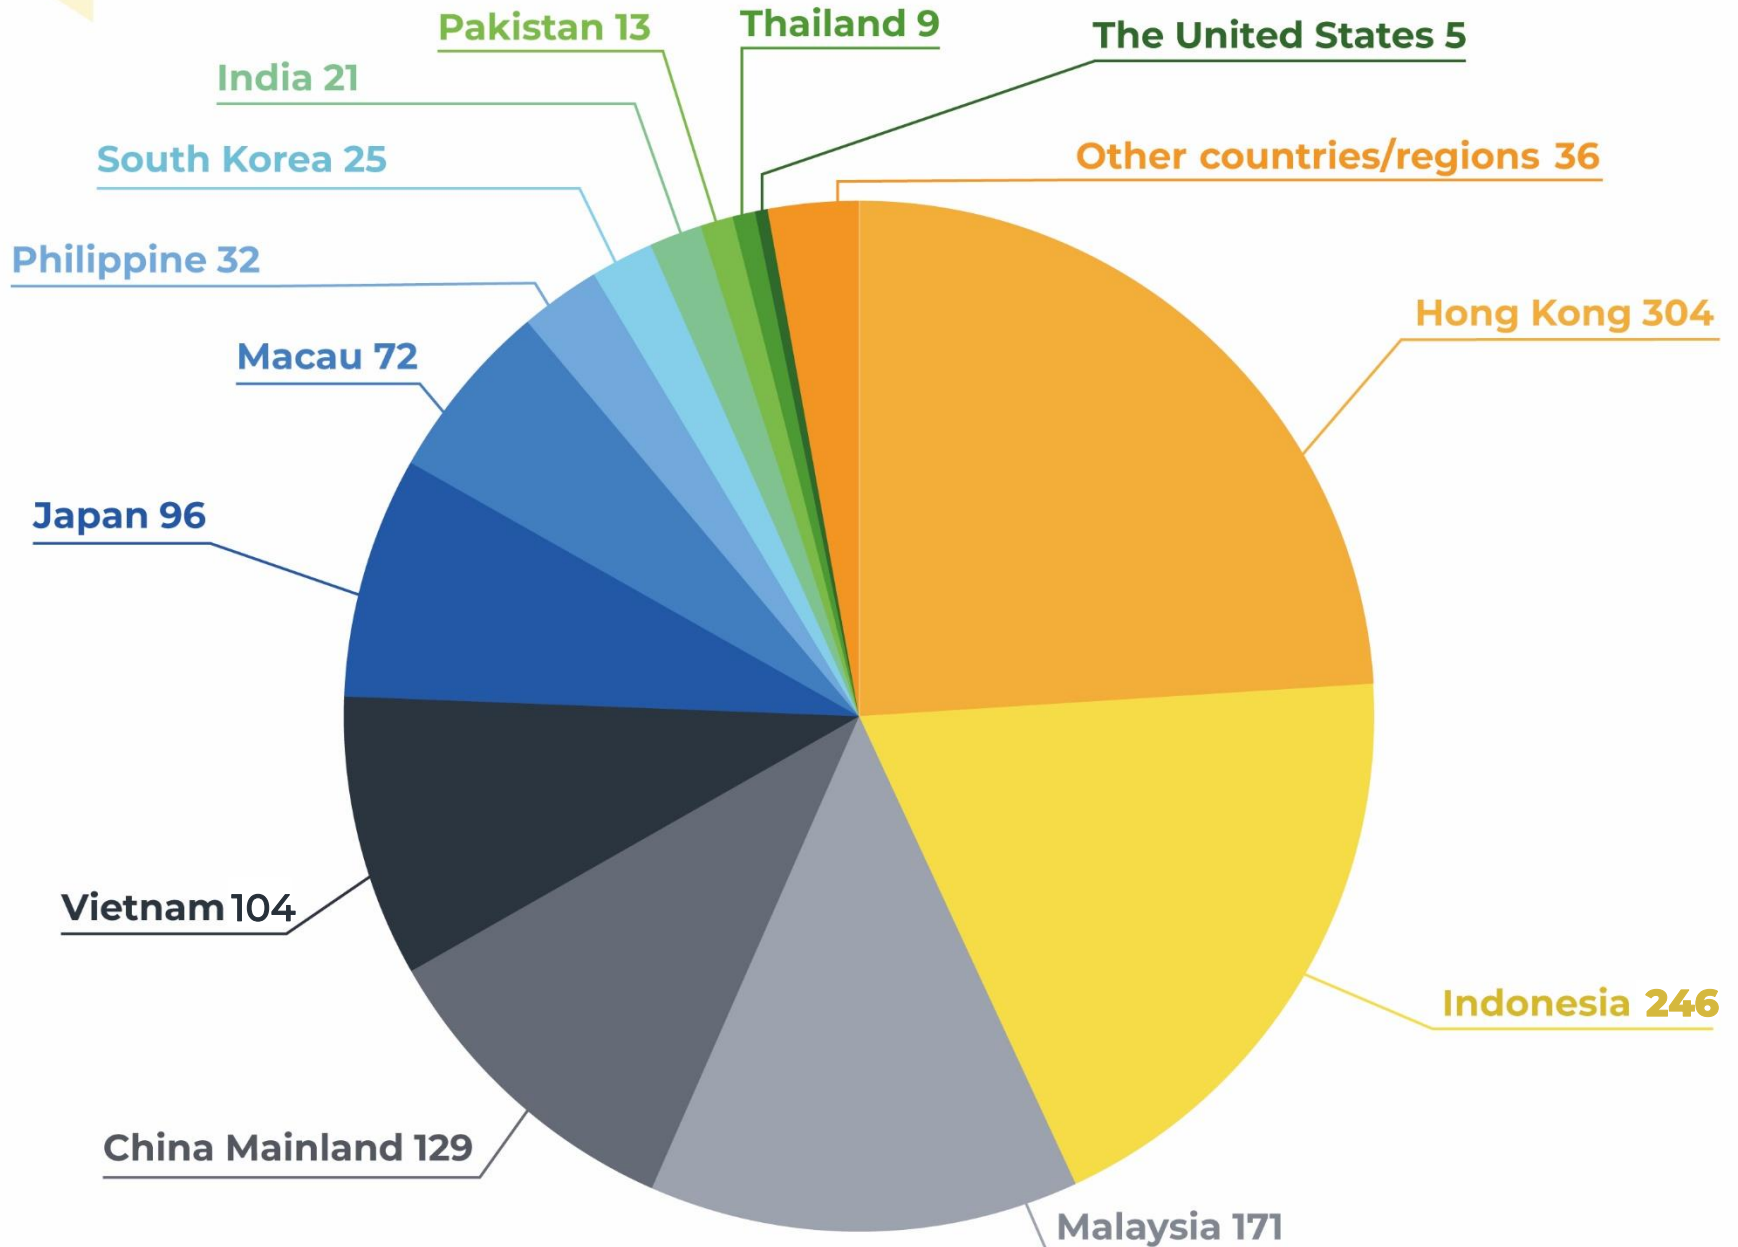

Foreign Students in CYCU